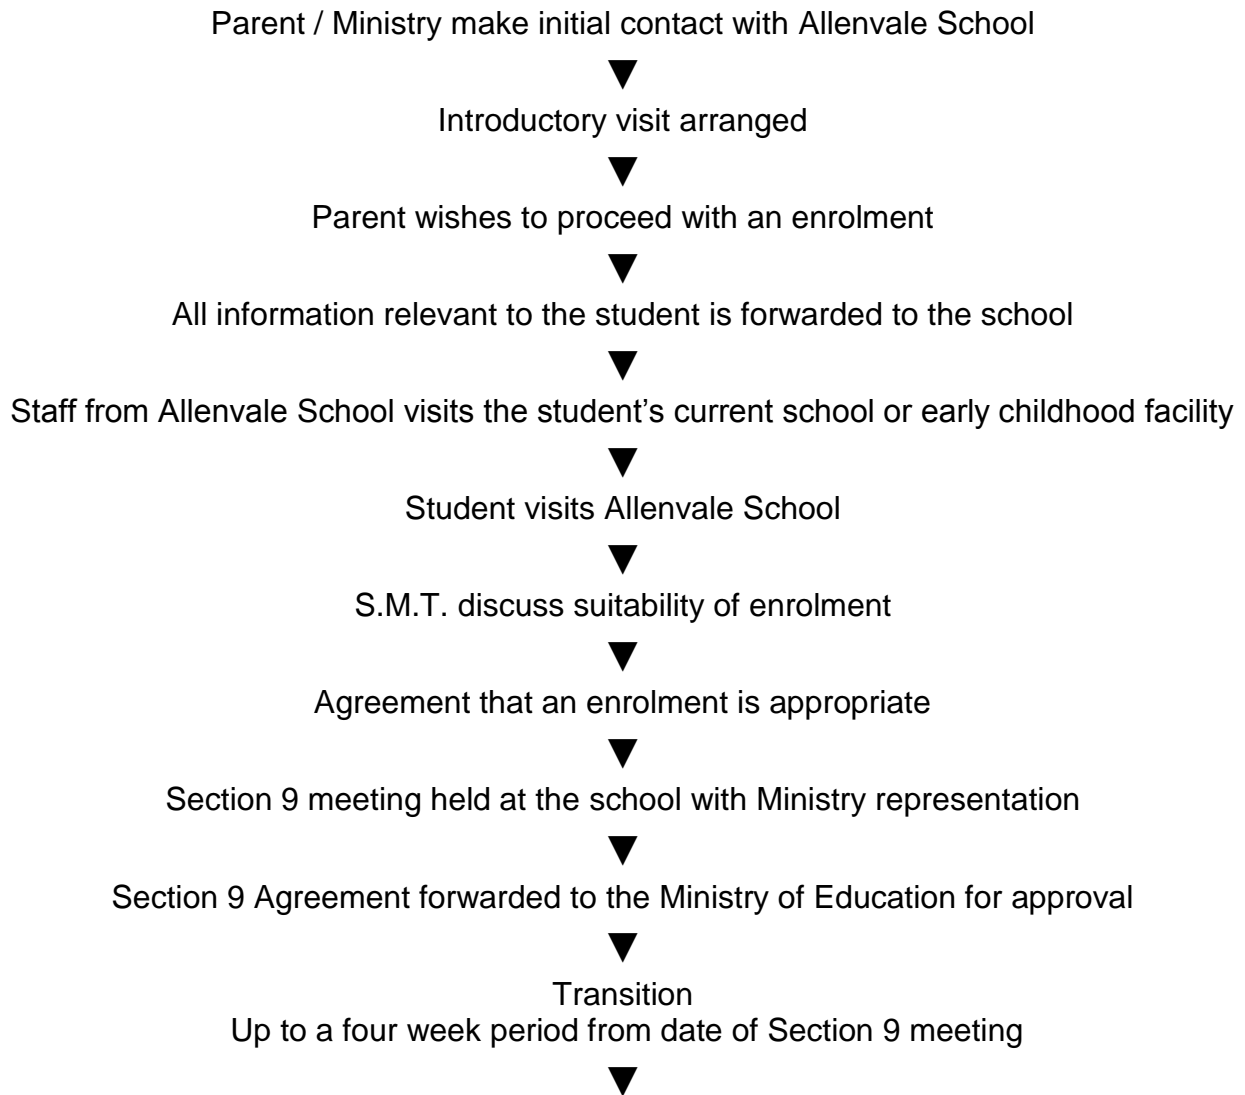

# Section 9 / Enrolment

## ORS funded Students

- Student transitions from last school to Allenvale School
- A social history is undertaken with the student's family /whanau
- Class placement considered by S.M.T
- Ministry confirms transport arrangements
- The executive officer is informed of a confirmed enrolment
- Staffing roll change request form actioned